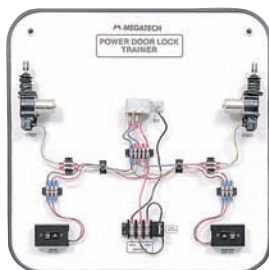

ELECTRICAL/ELECTRONIC SYSTEMS

CLASSIC SERIES

- Requires 12VDC.
- Includes cables
- Includes generic video procedures
- Includes steel wall bracket
- Complete manual

*Starter System
MEG80105*

*Lighting System
MEG80107*

*Distributorless Ignition
MEG80102*

*Horn/Alarm
MEG80108*

*Power Door Lock
MEG80109*

*Wiper/Washer
MEG80112*

*Instrument Panel
MEG80101*