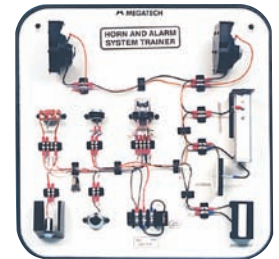

ELECTRICAL/ELECTRONIC SYSTEMS

CLASSIC SERIES

- Requires 12VDC.
- Includes cables
- Includes generic video procedures
- Includes steel wall bracket
- Complete manual

*Starter System
MEG80105*

*Lighting System
MEG80107*

*Distributorless Ignition
MEG80102*

*Horn/Alarm
MEG80108*

*Power Door Lock
MEG80109*

*Wiper/Washer
MEG80112*

*Instrument Panel
MEG80101*