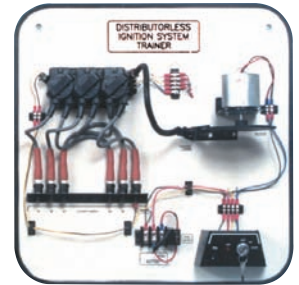

ELECTRICAL/ELECTRONIC SYSTEMS

CLASSIC SERIES

- Requires 12VDC.
- Includes cables
- Includes generic video procedures
- Includes steel wall bracket
- Complete manual

*Starter System
MEG80105*

*Lighting System
MEG80107*

*Distributorless Ignition
MEG80102*

*Horn/Alarm
MEG80108*

*Power Door Lock
MEG80109*

*Wiper/Washer
MEG80112*

*Instrument Panel
MEG80101*