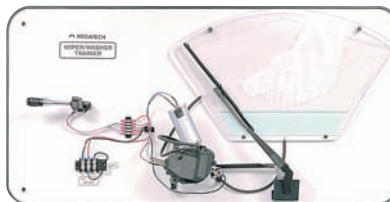

*Wiper/Washer
MEG80112*