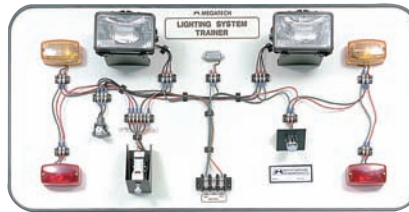

ELECTRICAL/ELECTRONIC SYSTEMS

CLASSIC SERIES

- Requires 12VDC.
- Includes cables
- Includes generic video procedures
- Includes steel wall bracket
- Complete manual

*Starter System
MEG80105*

*Lighting System
MEG80107*

*Distributorless Ignition
MEG80102*

*Horn/Alarm
MEG80108*

*Power Door Lock
MEG80109*

*Wiper/Washer
MEG80112*

*Instrument Panel
MEG80101*