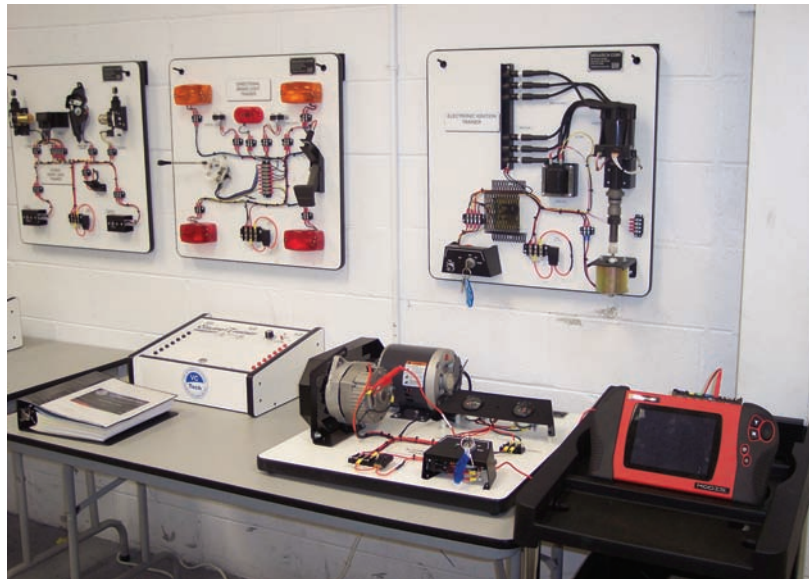

ELECTRICAL/ELECTRONIC SYSTEMS

CLASSIC SERIES

- Requires 12VDC.
- Includes cables
- Includes generic video procedures
- Includes steel wall bracket
- Complete manual

*Starter System
MEG80105*

*Lighting System
MEG80107*

*Distributorless Ignition
MEG80102*

*Horn/Alarm
MEG80108*

*Power Door Lock
MEG80109*

*Wiper/Washer
MEG80112*

*Instrument Panel
MEG80101*