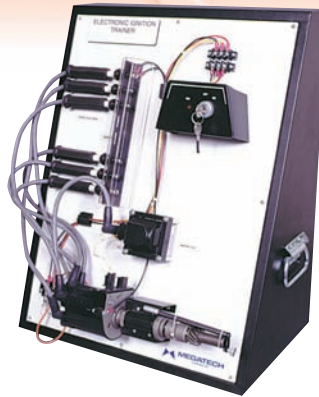

*MEG801032M
Electronic Ignition*