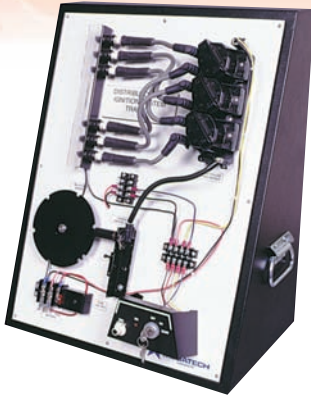

ELECTRICAL/ELECTRONIC SYSTEMS

MEG2000 SERIES: COMPUTERIZED FAULT INSERTION

Each trainer can keep 2-3 students actively learning hands-on automotive skills. All of these boards includes competency based courseware which come complete with information sheets, instruction sheets, student self checks and instructors final checklist. The manual is available on disc or through Megatech online. A teacher can customize any activity.

*MEG801022M
Distributorless Ignition*

*MEG801032M
Electronic Ignition*

*MEG801132M
Blower Motor*

*MEG801072M
Lighting System*

*MEG801112M
Radio System*

*MEG801052M
Starter System*

*MEG801062M
Directional System*