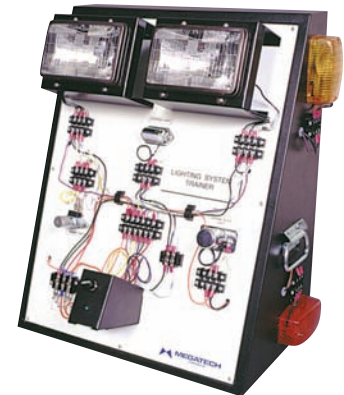

ELECTRICAL/ELECTRONIC SYSTEMS

MEG2000 SERIES: COMPUTERIZED FAULT INSERTION

Each trainer can keep 2-3 students actively learning hands-on automotive skills. All of these boards includes competency based courseware which come complete with information sheets, instruction sheets, student self checks and instructors final checklist. The manual is available on disc or through Megatech online. A teacher can customize any activity.

*MEG801022M
Distributorless Ignition*

*MEG801032M
Electronic Ignition*

*MEG801132M
Blower Motor*

*MEG801072M
Lighting System*

*MEG801112M
Radio System*

*MEG801052M
Starter System*

*MEG801062M
Directional System*